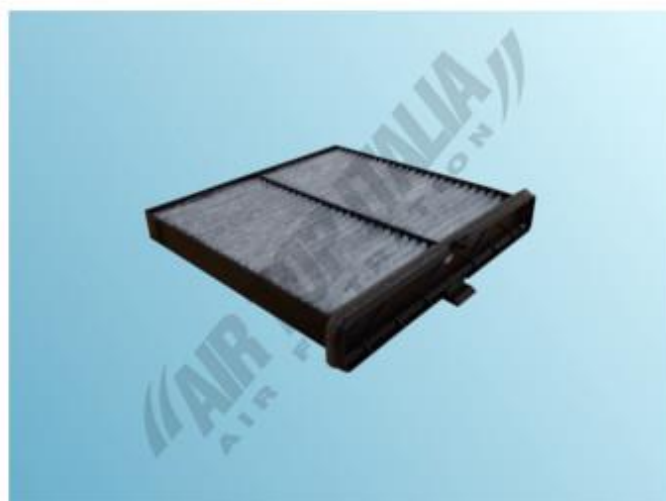

mm
206x204x43
l h w

mm
206x204x43
l h w

OES part number

Activated carbon
N.A.

Fibre
D09W-61-J6X

Available from 23/06/2016

www.airtopitalia.eu

Also available on our web site in DOWNLOAD area