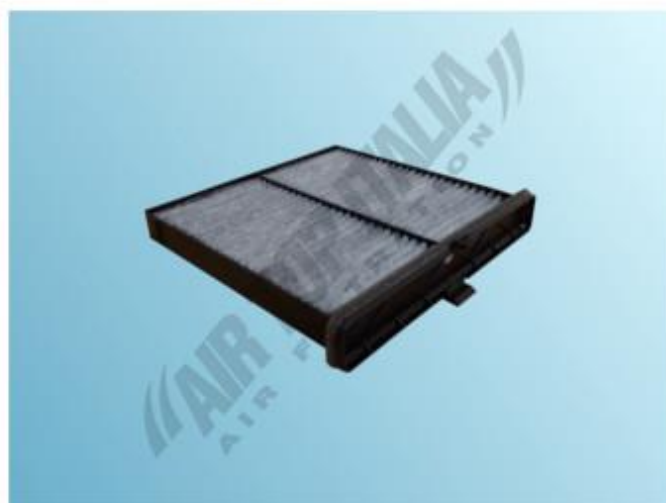

mm
206x204x43
l h w

mm
206x204x43
l h w

OES part number

Activated carbon
N.A.

Fibre
D09W-61-J6X

Available from 23/06/2016

www.airtopitalia.eu

Also available on our web site in DOWNLOAD area