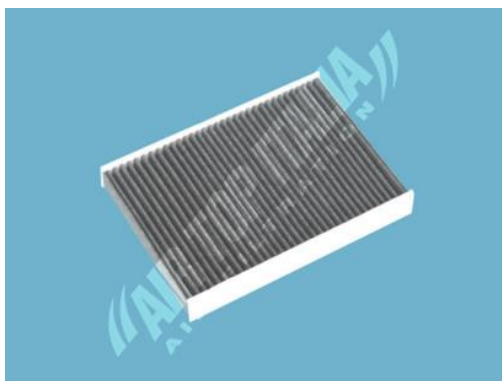

**NEW FILTER
ANNOUNCEMENT
2021**

etrasan

PEUGEOT 2008

Filtro Abitacolo / Cabin air filter

ETRASAN part n. ET7684

Carbone

Activated carbon

284X082X030 mm